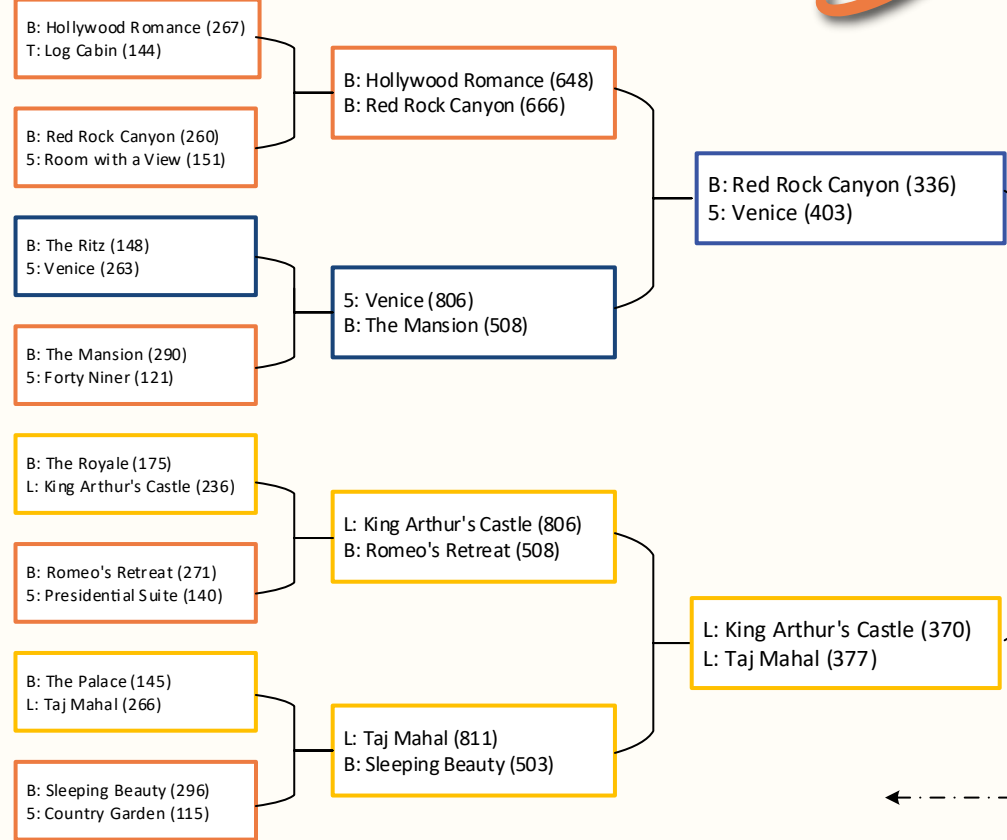

Suite MARCH MADNESS 2023

REGION: WEST

REGION: EAST

REGION: MID-WEST

REGION: SOUTH

FINAL 4
 L: Juliet's Balcony (333)
 S: Romeo & Juliet (341)
 L: Taj Mahal (404)
 T: Mysteries of Egypt (270)

CHAMPIONSHIP ROUND
Logan: Taj Mahal (466)
 S: Romeo & Juliet (312)