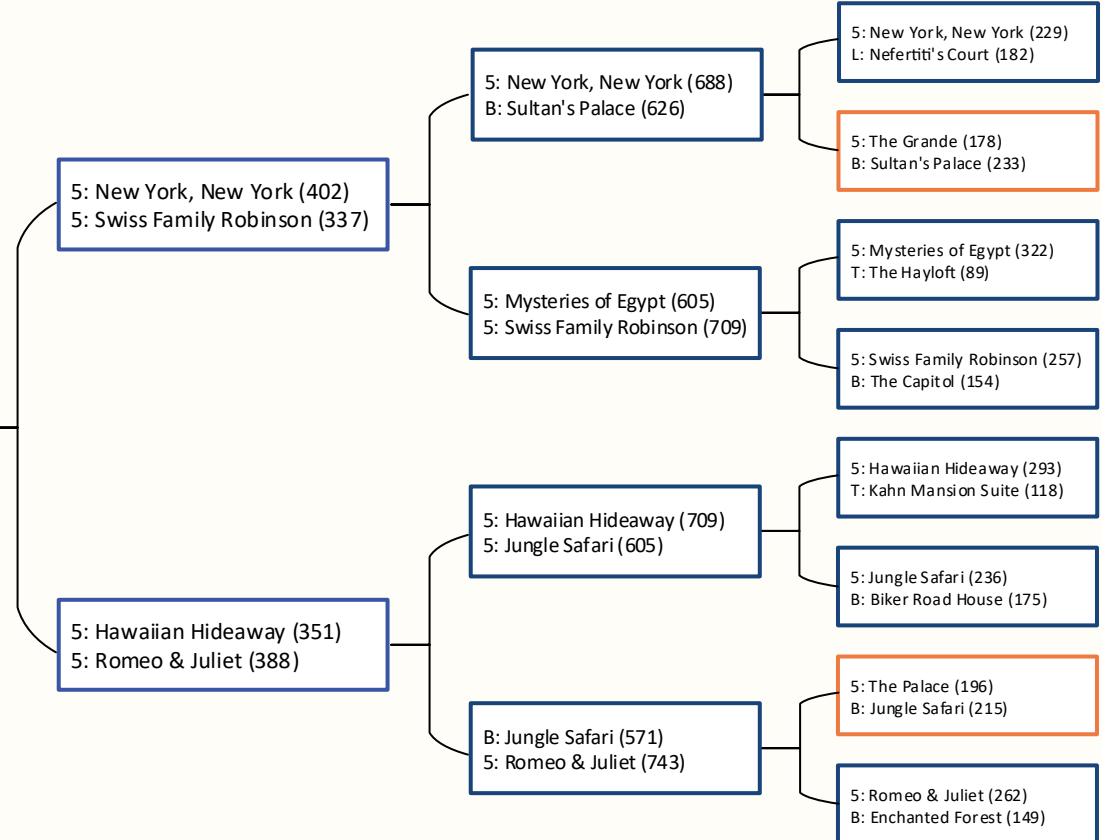

Suite MARCH MADNESS 2023

REGION: WEST

REGION: EAST

REGION: MID-WEST

REGION: SOUTH

FINAL 4
 L: Juliet's Balcony (333)
 S: Romeo & Juliet (341)
 L: Taj Mahal (404)
 T: Mysteries of Egypt (270)

CHAMPIONSHIP ROUND
Logan: Taj Mahal (466)
 S: Romeo & Juliet (312)