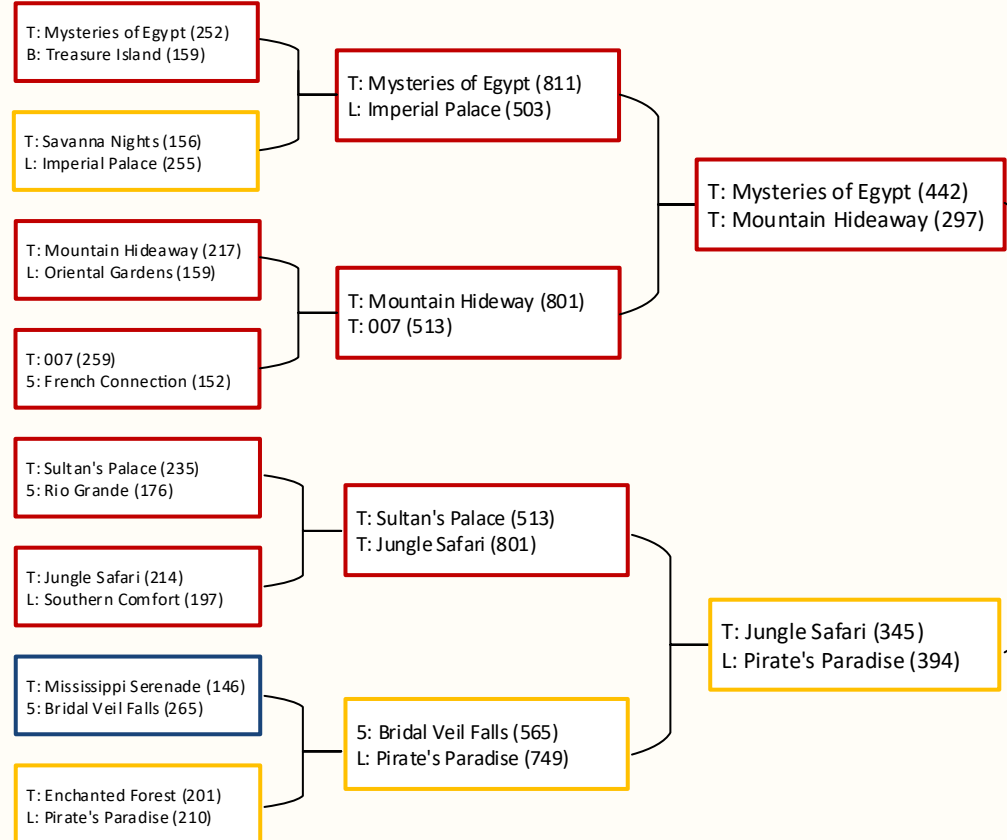

Suite MARCH MADNESS 2023

REGION: WEST

REGION: EAST

REGION: MID-WEST

REGION: SOUTH

FINAL 4
 L: Juliet's Balcony (333)
 S: Romeo & Juliet (341)
 L: Taj Mahal (404)
 T: Mysteries of Egypt (270)

CHAMPIONSHIP ROUND
Logan: Taj Mahal (466)
 S: Romeo & Juliet (312)