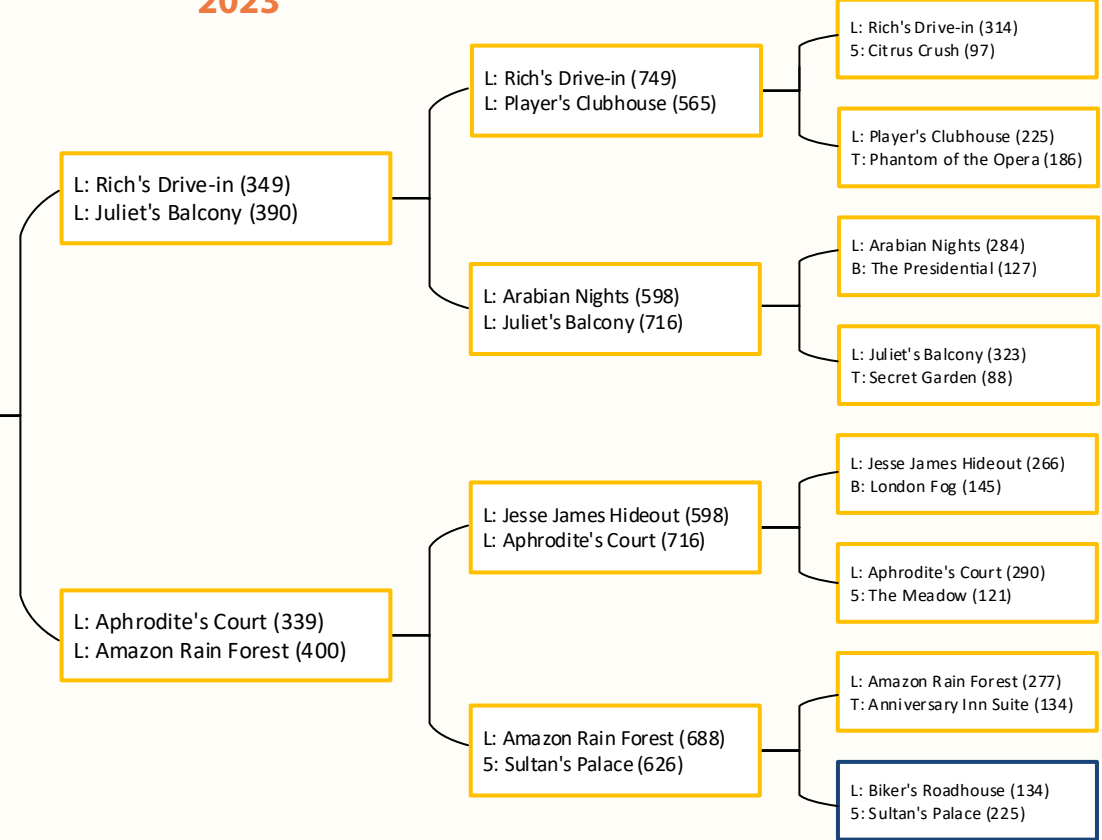

Suite MARCH MADNESS 2023

REGION: WEST

REGION: EAST

REGION: MID-WEST

REGION: SOUTH

FINAL 4
 L: Juliet's Balcony (333)
 S: Romeo & Juliet (341)
 L: Taj Mahal (404)
 T: Mysteries of Egypt (270)

CHAMPIONSHIP ROUND
Logan: Taj Mahal (466)
 S: Romeo & Juliet (312)